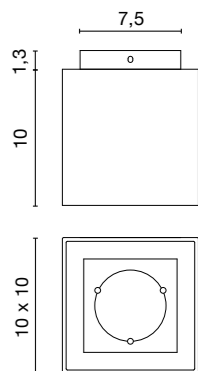

Architectural

5561 alea led 0,7 kg

/xw Led 6,5W 844lm 2700K

/ww Led 6,5W 844lm 3000K

/w Led 6,5W 844lm 4000K

.01/XW .01/WW .01/W
.02/XW .02/WW .02/W